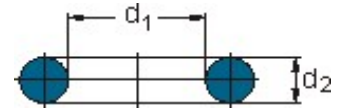

O-RINGAR - 90° SHORE

Söker du annat utförande eller annan dimension? Kontakta oss

<u>Måtten d1xd2</u>	<u>Måtten d1xd2</u>	<u>Måtten d1xd2</u>	<u>Måtten d1xd2</u>
OR-40,87X3,53	OR-56,82X2,62	OR-75,0X2,0	OR-104,5X3,0
OR-40,95X2,62	OR-57,15X3,53	OR-75,0X6,0	OR-105,0X5,0
OR-41,0X1,78	OR-57,2X3,0	OR-75,57X5,33	OR-105,0X6,0
OR-41,28X3,53	OR-58,0X4,0	OR-75,79X3,53	OR-107,0X5,0
OR-42,0X3,0	OR-58,42X2,62	OR-75,9X1,78	OR-107,32X5,33
OR-42,2X3,0	OR-58,74X3,53	OR-76,0X3,0	OR-107,50X3,53
OR-42,52X2,62	OR-59,0X5,5	OR-78,74X5,33	OR-109,2X5,7
OR-42,86X3,53	OR-59,2X5,7	OR-78,9X3,53	OR-109,5X3,0
OR-43,5X3,53	OR-59,5X3,0	OR-79,2X5,7	OR-109,50X5,33
OR-43,8X5,33	OR-59,69X5,33	OR-79,5X3,0	OR-110,0X3,0
OR-44,0X3,0	OR-59,92X3,53	OR-79,77X5,33	OR-110,0X4,0
OR-44,04X3,53	OR-59,99X2,62	OR-80,0X3,5	OR-110,0X5,0
OR-44,12X2,62	OR-60,0X3,0	OR-80,0X4,0	OR-110,72X3,53
OR-44,17X1,78	OR-60,0X4,0	OR-81,92X5,33	OR-113,67X5,33
OR-44,2X2,4	OR-60,0X4,5	OR-82,14X3,53	OR-113,90X3,53
OR-44,2X3,0	OR-60,0X5,0	OR-84,1X5,7	OR-114,3X5,7
OR-44,2X5,7	OR-60,0X5,5	OR-84,5X3,0	OR-114,5X3,0
OR-44,45X3,53	OR-60,33X3,53	OR-85,0X2,5	OR-115,0X5,0
OR-45,69X2,62	OR-61,0X3,0	OR-85,09X5,33	OR-117,0X4,0
OR-46,04X3,53	OR-61,91X3,53	OR-85,32X3,53	OR-117,5X5,34
OR-47,0X5,33	OR-62,2X3,0	OR-85,7X5,3	OR-119,2X5,7
OR-47,2X5,7	OR-62,2X5,7	OR-88,0X4,0	OR-119,5X3,0
OR-47,22X3,53	OR-62,87X5,33	OR-88,49X3,53	OR-120,0X5,0
OR-47,35X1,78	OR-63,09X3,53	OR-88,49X5,33	OR-120,00X6,99
OR-47,63X3,53	OR-63,17X2,62	OR-88,57X2,62	OR-120,24X3,53
OR-48,0X2,0	OR-63,50X3,53	OR-88,62X1,78	OR-120,32X2,62
OR-48,0X3,0	OR-64,2X5,7	OR-89,1X5,7	OR-120,70X5,33
OR-49,2X5,7	OR-64,5X3,0	OR-89,5X3,0	OR-123,19X5,34
OR-49,5X3,0	OR-65,0X5,0	OR-90,0X5,0	OR-123,42X3,53
OR-50,0X2,0	OR-65,09X3,53	OR-91,44X5,33	OR-124,2X5,7
OR-50,0X5,0	OR-66,04X5,33	OR-91,67X3,53	OR-124,5X3,0
OR-50,16X5,33	OR-66,27X3,53	OR-92,0X4,0	OR-126,40X6,99
OR-50,39X3,53	OR-67,0X3,0	OR-92,2X5,7	OR-126,59X3,53
OR-50,47X2,62	OR-67,95X2,62	OR-94,5X3,0	OR-128,0X6,0
OR-50,80X3,53	OR-68,26X3,53	OR-94,61X5,33	OR-129,3X5,7
OR-52,39X3,53	OR-69,2X5,7	OR-94,85X3,53	OR-129,5X3,00
OR-53,34X5,33	OR-69,22X5,33	OR-97,2X5,7	OR-129,77X3,53
OR-53,56X3,53	OR-69,44X3,53	OR-97,79X5,33	OR-130,2X5,33
OR-54,2X5,7	OR-69,5X3,0	OR-98,0X3,0	OR-132,72X5,33
OR-54,5X3,0	OR-69,85X3,53	OR-98,02X3,53	OR-132,94X3,53
OR-55,0X5,0	OR-70,0X5,0	OR-99,1X5,7	OR-134,0X4,0
OR-55,25X2,62	OR-71,44X3,53	OR-99,5X3,0	OR-134,3X5,7
OR-55,56X3,53	OR-72,39X5,33	OR-100,0X5,0	OR-134,5X3,0
OR-56,0X3,55	OR-73,03X3,53	OR-100,97X5,33	OR-135,90X6,99
OR-56,0X5,0	OR-74,2X5,7	OR-101,20X3,53	OR-137,0X3,0
OR-56,2X3,0	OR-74,5X3,0	OR-104,1X5,7	OR-139,00X6,99
OR-56,51X5,33	OR-74,61X3,53	OR-104,14X5,34	OR-139,3X3,53
OR-56,74X3,53	OR-74,63X5,33	OR-104,37X3,53	OR-139,3X5,7